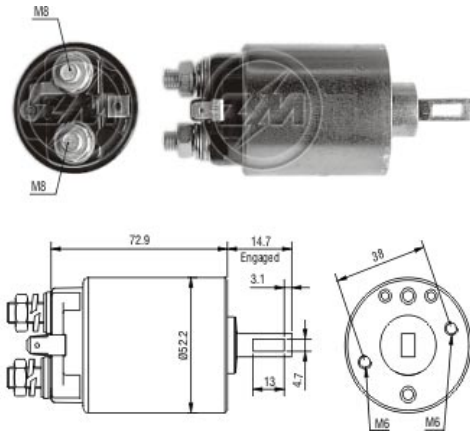

SOLENOÍDE/ SOLENOID SWITCH / SOLENOIDE

Solenóide ZM 683 12v

CAP ZM 683.96

Código Original do Solenóide / Solenoid Original Code / Código Original del Solenoide

HITACHI:
2114-17006
HONDA:
31204-634-671
NISSAN:
23343-C0600

Código do Motor / Starter Code / Código del Motor

HITACHI:
S114-184
S114-202
S114-202A
S114-247A
S114-247C
S114-271
S114-433

Aplicação / Used on / Aplicación

Montadora / Car Maker	Veículo / Vehicle	Variação do modelo / Model variation:	De / From:	Até / To:
BEDFORD	Blitz	1.8 with N18Z engine	1969	1987
Montadora / Car Maker	Veículo / Vehicle	Variação do modelo / Model variation:	De / From:	Até / To:
DAEWOO	Espero	1.8 (Autom) with C18LE engine	1995	1999
	Lanos	1.6 16V with A16DMS engine	1997	
		1.4 with A14SMS engine	1997	
		1.5 with A15SMS engine	1997	
	Nubira	1.6 16V with A16DMS engine	1997	
Montadora / Car Maker	Veículo / Vehicle	Variação do modelo / Model variation:	De / From:	Até / To:
GM-ISUZU	Campo	2.0 4WD with G200Z engine	1985	1988
	I-Mark	1.8 L	1981	1985
	P UP Pick-up	1.8 L	1981	1982
	Trooper	Soft Top 2.3 with 4ZD1 engine	1985	1991
Montadora / Car Maker	Veículo / Vehicle	Variação do modelo / Model variation:	De / From:	Até / To:
GM-OPEL	Campo	2.3 with 4 ZD1 engine	1991	1996
		2.3 4x4 with 4 ZD1 engine	1991	1996
Montadora / Car Maker	Veículo / Vehicle	Variação do modelo / Model variation:	De / From:	Até / To:
NISSAN	510	1.6 L	1968	1973
	610	2.0 L	1974	1976
		1.8 L	1973	
	620	Pick-up 1.8 L	1974	
		Pick-up 2.0 L	1975	1979
	710	1.8 L	1974	
		2.0 L	1975	1977
Montadora / Car Maker	Veículo / Vehicle	Variação do modelo / Model variation:	De / From:	Até / To: