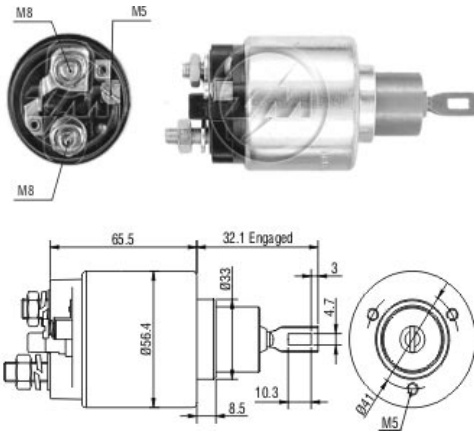

SOLENÓIDE/ SOLENOID SWITCH / SOLENOIDE

Solenóide ZM 672 12v

CAP ZM 672.91

Código Original do Solenóide / Solenoid Original Code / Código Original del Solenoide

BOSCH:
0.331.303.022
0.331.303.522

Código do Motor / Starter Code / Código del Motor

TALBOT:
9150880180

Aplicação / Used on / Aplicacion

Montadora / Car Maker	Veículo / Vehicle	Variação do modelo / Model variation:	De / From:	Até / To:
CITRO	BX	11 with 150A engine	1983	1991
		14 with 150A engine	1983	1991
		14 i with 150A engine	1983	1991
		14 Leader	1983	1985
	C15	E 1.0 with 108C, 109K engine	1984	1988
		E 1.1 with 108C, 109K engine	1984	1988
		E 1.4 with KAZ, 150D engine	1986	1987
	LNA	0.6 with 109/5E, 109/5F engine	1982	1986
		1.1 with 109/5E, 109/5F engine	1982	1986
		Visa	1.4	1982
		1.0	1982	1988
Montadora / Car Maker	Veículo / Vehicle	Variação do modelo / Model variation:	De / From:	Até / To:
PEUGEOT	104	all models with X engine	1972	1988
		1.0 with XV8 engine	1983	1987
	205	Cabriolet 1.1 with XW7 engine	1983	1987
		1.1 with XW7 engine	1983	1987
Montadora / Car Maker	Veículo / Vehicle	Variação do modelo / Model variation:	De / From:	Até / To:
RENAULT	Fuego	1.6 with A2M, ...A6M engine	1980	1985
		1.6 Turbo with A5L-750 engine	1983	1985
	R14	1.2 with 129, X5J, 150 engine	1976	1983
		1.4 with 129, X5J, 150 engine	1976	1983
	R18	1.6 4x4 with A2M..., A6M... engine	1978	1986
		1.6 Turbo with 80727, S70, S271 engine	1980	1982
R20	1.6 with 843 engine	1975	1981	
Montadora / Car Maker	Veículo / Vehicle	Variação do modelo / Model variation:	De / From:	Até / To:
TALBOT	Samba	1.0 with 5C1, 5A1 engine	1981	1986
		1.2 Rallye with 5K, XZ7R engine	1981	1986
		1.4 with 5K, XZ7R engine	1981	1986
		1.1 with 5C1, 5A1 engine	1981	1986
Montadora / Car Maker	Veículo / Vehicle	Variação do modelo / Model variation:	De / From:	Até / To: