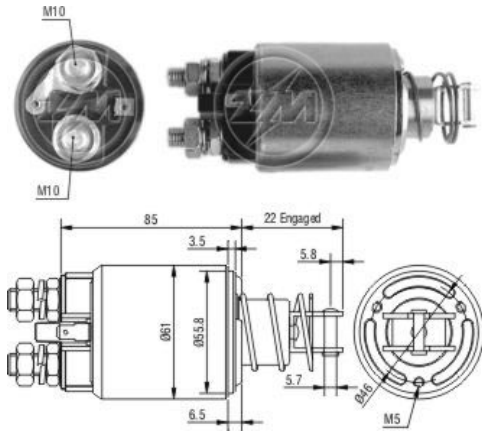

SOLENÓIDE/ SOLENOID SWITCH / SOLENOIDE

Solenóide ZM 655 12v

CAP ZM 655.96

Código Original do Solenóide / Solenoid Original Code / Código Original del Solenoide FIAT:

79036683
7980335
9936770
9957705
9986144

Aplicação / Used on / Aplicación

Montadora / Car Maker	Veículo / Vehicle	Variação do modelo / Model variation:	De / From:	Até / To:
FIAT	100.90	DT	1984	
			1984	
	110.90	DT	1986	
			1986	
	115.90	DT	1984	
			1984	
	1180	DT	1980	1983
			1981	
	1280	DT	1981	
			1981	
	130.90	DT	1984	
			1984	
	1380	DT	1986	
			1986	
	140.90	DT	1984	
			1984	
	1580	DT	1981	
			1981	
		Turbo	1981	
			1981	
		DT Turbo	1981	
			1981	
	160.90	DT	1984	
			1984	
	180.90	DT	1984	
			1984	
	1880	DT	1980	
			1980	
	85.55			1986
			1981	1985
855 C	DT	1982		
		1982		
880.5	DT	1984		
		1984		
90.90	DT	1984		
		1984		
95.55			1986	
		1986		
955	C	1981	1985	
		1980		
980	DT	1980		
		1986		
	Tractor F100, F110, F120, F130	1986		
		1986		
Montadora / Car Maker	Veículo / Vehicle	Variação do modelo / Model variation:	De / From:	Até / To:
FIAT-IVECO	115-90			
	180-90			
	28-8		1976	1980

	30-8		1976	1980
	32-8		1976	1980
	35-8		1976	1980
	40-8		1976	1980
	A30-8		1976	1980
	A35-8		1976	1980
	A40-8		1976	1980
Montadora / Car Maker	Veiculo / Vehicle	Varição do modelo / Model variation:	De / From:	Até / To:
FIATALLIS	FL 4C	with 8035.02.265/365 engine		1986
	FL 4D	with 8035.02.265/365 engine		1986
	TL5	with 8035.02.265/365 engine		1986
Montadora / Car Maker	Veiculo / Vehicle	Varição do modelo / Model variation:	De / From:	Até / To: