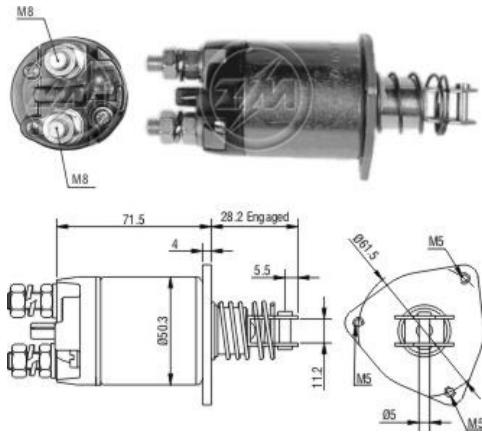

SOLENÓIDE/ SOLENOID SWITCH / SOLENOIDE

Solenóide ZM 654 12v

CAP ZM 655.96

Código Original do Solenóide / Solenoid Original Code / Código Original del Solenoide FIAT:

79036683
7980335
9936770
9957705
9986144

Aplicação / Used on / Aplicación

Montadora / Car Maker	Veículo / Vehicle	Variação do modelo / Model variation:	De / From:	Até / To:	
FIAT	100.90		1984		
		DT	1984		
	110.90		1986		
		DT	1986		
	115.90		1984		
		DT	1984		
	1180		1980	1983	
		1280		1981	
			DT	1981	
		130.90		1984	
			DT	1984	
		1380		1986	
			DT	1986	
		140.90		1984	
			DT	1984	
		1580		1981	
			DT	1981	
			DT Turbo	1981	
			Turbo	1981	
		160.90		1984	
			DT	1984	
		180.90		1984	
			DT	1984	
		1880		1980	
			DT	1980	
		85.55			1986
		855 C		1981	1985
880.5		DT	1982		
			1982		
	90.90		1984		
		DT	1984		
	95.55			1986	
	955			1986	
		C	1981	1985	
	980		1980		
		DT	1980		
	Tractor F100, F110, F120, F130	DT	1986		
			1986		
Montadora / Car Maker	Veículo / Vehicle	Variação do modelo / Model variation:	De / From:	Até / To:	
FIAT-IVECO	115-90				
	180-90				
	28-8		1976	1980	

	30-8		1976	1980
	32-8		1976	1980
	35-8		1976	1980
	40-8		1976	1980
	A30-8		1976	1980
	A35-8		1976	1980
	A40-8		1976	1980
Montadora / Car Maker	Veiculo / Vehicle	Varição do modelo / Model variation:	De / From:	Até / To:
FIATALLIS	FL 4C	with 8035.02.265/365 engine		1986
	FL 4D	with 8035.02.265/365 engine		1986
	TL5	with 8035.02.265/365 engine		1986
Montadora / Car Maker	Veiculo / Vehicle	Varição do modelo / Model variation:	De / From:	Até / To: