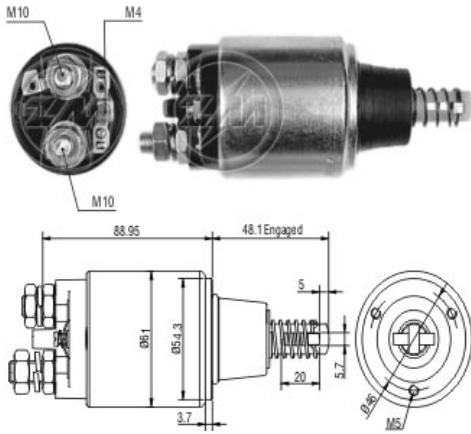

# SOLENÓIDE/ SOLENOID SWITCH / SOLENOIDE

Solenóide ZM 648 12v

CAP ZM 538.91

**Código Original do Solenóide / Solenoid Original Code / Código Original del Solenoide**  
**BOSCH:**

0.331.402.006  
0.331.402.042  
0.331.402.068  
0.331.402.070  
0.331.402.209  
0.331.402.568  
0.331.402.570

**Código do Motor / Starter Code / Código del Motor**

**BOSCH:**

0.001.359.089  
0.001.359.097  
0.001.359.098  
0.001.362.039  
0.001.362.322  
0.001.362.601  
0.001.362.605  
0.001.362.700  
0.001.362.701  
0.001.362.702  
0.001.367.003  
0.001.367.027  
0.001.367.035  
0.001.367.046  
0.001.367.051  
0.001.367.054  
0.001.367.063  
0.001.369.002  
0.001.369.003  
0.001.369.006  
0.001.369.007

Aplicação / Used on / Aplicacion

Montadora / Car Maker	Veículo / Vehicle	Variação do modelo / Model variation:	De / From:	Até / To:
AGRIFULL	45 DT	with 8035.06 engine	1985	
	50	with 8035.06 engine	1985	
		DT with 8035.06 engine	1985	
	55	Frutteto with 8035.06 engine	0198	
		Vigneto with 8035.06 engine	1985	
		C with 8035.06 engine	1985	
		DT with 8035.06 engine	1985	
	570	F	1980	1984
		V	1980	1984
	60	C	1985	
		CL	1985	
		DT Frutteto	1985	
		Special	1985	
	80.46		1984	1984
	80.56		1984	1984
Montadora / Car Maker	Veículo / Vehicle	Variação do modelo / Model variation:	De / From:	Até / To: