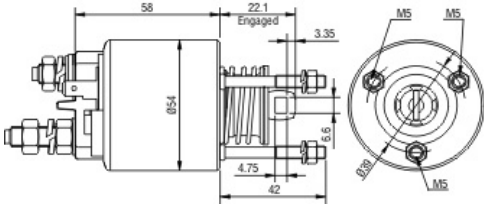

SOLENÓIDE/ SOLENOID SWITCH / SOLENOIDE

Solenóide ZM 6-595 12v

CAP ZM 6-595.91

Código Original do Solenóide / Solenoid Original Code / Código Original del Solenoide

FIAT:

9945557

MARELLI:

855 409 81

Código do Motor / Starter Code / Código del Motor

MARELLI:

632 228 89

632 229 36

632 231 09

Aplicação / Used on / Aplicacion

Montadora / Car Maker	Veículo / Vehicle	Variação do modelo / Model variation:	De / From:	Até / To:
FIAT	Cinquecento	1.1 Sporting (Kat.) with Fire engine	1995	
	Punto	60 1.1 with 176 A6.000 engine	1993	
		60 1.1 with 176 A7.000 engine	1993	
		60 1.1 with 176 A8.000 engine	1993	
		60 1.2 with 176 A8.000 engine	1993	
		60 1.2 with 176 A6.000 engine	1993	
		60 Cabrio 1.1 with 176 A6.000 engine	1993	
		60 Cabrio 1.1 with 176 A7.000 engine	1993	
		60 Cabrio 1.1 with 176 A8.000 engine	1993	
		60 Cabrio 1.2 with 176 A8.000 engine	1993	
		60 Cabrio 1.2 with 176 A7.000 engine	1993	
		60 Cabrio 1.2 with 176 A6.000 engine	1993	
		75 1.2 with 176 A6.000 engine	1993	
		75 1.2 with 176 A7.000 engine	1993	
		75 1.1 with 176 A6.000 engine	1993	
		75 1.1 with 176 A7.000 engine	1993	
		75 1.1 with 176 A8.000 engine	1993	
		II 1.2i 8V	1999	2002
		55 1.1 with 176 A7.000 engine	1993	
		55 1.1 with 176 A6.000 engine	1993	
		55 1.1 with 176 A8.000 engine	1993	
		75 1.2 with 176 A8.000 engine	1993	
Siecento	1.1 Sporting Cambio C514	55 1.2 with 176 A8.000 engine	1993	
		60 1.2 with 176 A7.000 engine	1993	
		55 1.2 with 176 A7.000 engine	1993	
		55 1.2 with 176 A6.000 engine	1993	
		1998		
LANCIA	Y	1.1 Elefantino Blu	1997	
		1.2i	1996	
		1.2i Elefantino Blu	1998	
		Y10	1993	
Montadora / Car Maker	Veículo / Vehicle	Variação do modelo / Model variation:	De / From:	Até / To:
		1.1i.e. Fire		