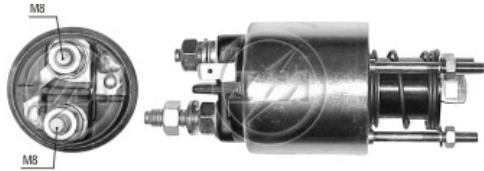

SOLENÓIDE/ SOLENOID SWITCH / SOLENOIDE

Solenóide ZM 6-595 12v

CAP ZM 6-595.91

Código Original do Solenóide / Solenoid Original Code / Código Original del Solenoide

FIAT:

9945557

MARELLI:

855 409 81

Código do Motor / Starter Code / Código del Motor

MARELLI:

632 228 89

632 229 36

632 231 09

Aplicação / Used on / Aplicacion

Montadora / Car Maker	Veículo / Vehicle	Variação do modelo / Model variation:	De / From:	Até / To:
FIAT	Cinquecento	1.1 Sporting (Kat.) with Fire engine	1995	
	Punto	60 1.1 with 176 A6.000 engine	1993	
		60 1.1 with 176 A7.000 engine	1993	
		60 1.1 with 176 A8.000 engine	1993	
		60 1.2 with 176 A8.000 engine	1993	
		60 1.2 with 176 A6.000 engine	1993	
		60 Cabrio 1.1 with 176 A6.000 engine	1993	
		60 Cabrio 1.1 with 176 A7.000 engine	1993	
		60 Cabrio 1.1 with 176 A8.000 engine	1993	
		60 Cabrio 1.2 with 176 A8.000 engine	1993	
		60 Cabrio 1.2 with 176 A7.000 engine	1993	
		60 Cabrio 1.2 with 176 A6.000 engine	1993	
		75 1.2 with 176 A6.000 engine	1993	
		75 1.2 with 176 A7.000 engine	1993	
		75 1.1 with 176 A6.000 engine	1993	
		75 1.1 with 176 A7.000 engine	1993	
		75 1.1 with 176 A8.000 engine	1993	
		II 1.2i 8V	1999	2002
		55 1.1 with 176 A7.000 engine	1993	
		55 1.1 with 176 A6.000 engine	1993	
		55 1.1 with 176 A8.000 engine	1993	
		75 1.2 with 176 A8.000 engine	1993	
Siecento	1.1 Sporting Cambio C514	55 1.2 with 176 A8.000 engine	1993	
		60 1.2 with 176 A7.000 engine	1993	
		55 1.2 with 176 A7.000 engine	1993	
		55 1.2 with 176 A6.000 engine	1993	
		1998		
LANCIA	Y	1.1 Elefantino Blu	1997	
		1.2i	1996	
		1.2i Elefantino Blu	1998	
		Y10	1993	
Montadora / Car Maker	Veículo / Vehicle	Variação do modelo / Model variation:	De / From:	Até / To:
		1.1i.e. Fire		