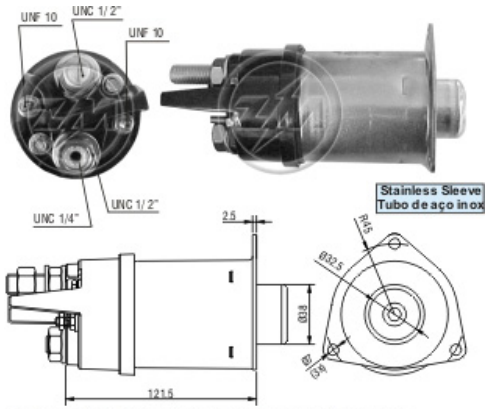

SOLENÓIDE/ SOLENOID SWITCH / SOLENOIDE

Solenóide ZM 6-460 24v

CAP ZM 2-460.96

Código Original do Solenóide / Solenoid Original Code / Código Original del Solenoide

DELCO REMY:

1115622
1115627
D916A
D921A

Código do Motor / Starter Code / Código del Motor

DELCO REMY:

10478811
10478819
10478960
10478976
10479020
1993917
1993918
1993920
1993921
1993930
1993953
1993954
1993955
1993986

Aplicação / Used on / Aplicación

Montadora / Car Maker	Veículo / Vehicle	Variação do modelo / Model variation:	De / From:	Até / To:
CATERPILLAR	Engines	3114 / 3116	1991	1992
		3176	1985	1992
		Excavator 320 with 3116 Caterpillar diesel engine	1991	1997
		Excavator 322 L with 3116 Caterpillar diesel engine	1993	1995
		Excavator 325 L with 3116 Caterpillar diesel engine	1991	1994
		Excavator 325 LN with 3116 Caterpillar diesel engine	1996	1997
		Excavator EL240B with 3116 Caterpillar diesel engine	1989	1991
		Tool Carrier IT12B with 3114 Caterpillar diesel engine	1989	1992
Montadora / Car Maker	Veículo / Vehicle	Variação do modelo / Model variation:	De / From:	Até / To:
DELCO REMY	37MT Starter Motor Series			
		Motores de partida 37MT		
Montadora / Car Maker	Veículo / Vehicle	Variação do modelo / Model variation:	De / From:	Até / To: