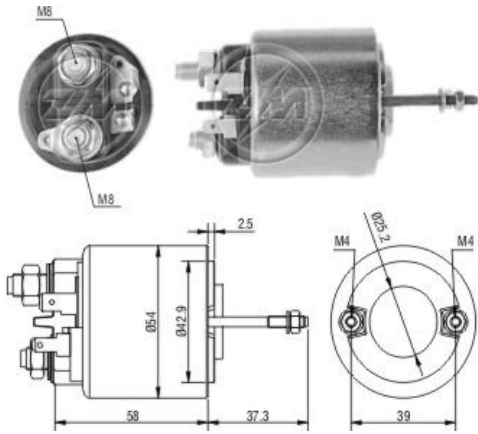

SOLENÓIDE/ SOLENOID SWITCH / SOLENOIDE

Solenóide ZM 593 12v

CAP ZM 593.91

Código Original do Solenóide / Solenoid Original Code / Código Original del Solenoide

PARIS RHONE:

105254
182462
CED543
VALEO:
NE134
NE140

Código do Motor / Starter Code / Código del Motor

PARIS RHONE:

D10E81
D10E87
D9E100
D9E81
D9E87
D9E95
VALEO:
D9E95

Aplicação / Used on / Aplicacion

Montadora / Car Maker	Veículo / Vehicle	Variação do modelo / Model variation:	De / From:	Até / To:	
ALPINE	Alpine	2.5 Turbo with Z7U-734 engine	1985	1990	
		2.9 GT with Z6W engine	1985	1990	
		2.5 Turbo with Z7U engine	1988	1990	
RENAULT	Espace	II 2.8 V6 with Z7W 712/ Z7W 713 engine	1991	1996	
		2.7 V6 Injection with Z7V 708, Z7V 709, Z7V 711 engine	1984	1989	
		2.8 V6 with Z7W 700 engine	1987	1990	
		2.8 V6 Injection with Z7W 702 engine	1986		
	R30		2.8 V6 Injection with Z7W 706, Z7W 707, Z7W 709 engine	1987	1992
			2.6 with 112 engine	1976	1978
			2.6 TS with 144 engine	1978	1984
			2.6 TX with 140 engine	1978	1983
Montadora / Car Maker	Veículo / Vehicle	Variação do modelo / Model variation:	De / From:	Até / To:	