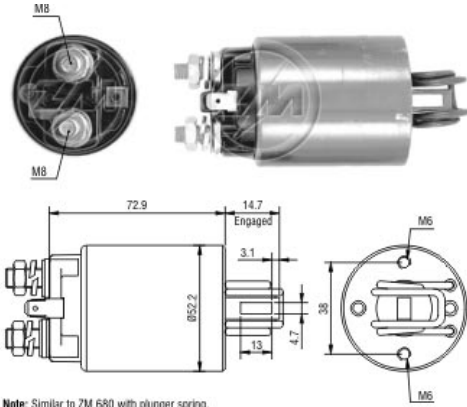

SOLENÓIDE/ SOLENOID SWITCH / SOLENOIDE

Solenóide ZM 581 12v

CAP ZM 680.96

Código Original do Solenóide / Solenoid Original Code / Código Original del Solenoide

BOSCH:
1.987.001.012
HITACHI:
2114-57001
HONDA:
31204-634-005
NISSAN:
23343-N3300
23343-N3301

Código do Motor / Starter Code / Código del Motor

HITACHI:
S108-85
S108-86
S108-91
S114-146
S114-170B
S114-180
S114-254A

Aplicação / Used on / Application

Montadora / Car Maker	Veículo / Vehicle	Variação do modelo / Model variation:	De / From:	Até / To:
MASSEY FERGUSSON	Tractor	MF 1030 with Toyosha 3 -87 diesel engine	1984	1991
		MF 1010 with Toyosha diesel engine	1982	1994
		MF 1020 with Toyosha diesel engine	1982	1994
		MF 1035 with Toyosha 3 -92 diesel engine	1986	1991
NISSAN	200	SX 2.0 L	1977	1980
		Z 2.8 L	1978	1983
	280	ZX 2.8 L	1978	1983
		2.0 L	1978	1979
	510	2.0 L	1974	1976
	610	1.8 L	1973	
	620	Pick-up 1.8 L	1974	
		Pick-up 2.0 L	1975	1979
	710	1.8 L	1974	
		1.8 with L18 engine	1974	1979
	Bluebird	1.8 with L18S engine	1980	1984
		1.8 Coupe with L18T engine	1980	1984
	Datsun	160 J 1.6i.e. with L16 engine	1978	1982
		180 B 1.8	1977	1981
		160 J 1.6 with L16T engine	1973	1982
	Laurel	2.4 with L24E/ L24S engine	1985	1987
	Patrol	Hardtop 2.8 with L28 engine	1980	1988
2.8 with L28 engine		1980	1988	
	Station Wagon 2.8 with L28 engine	1980	1988	
Montadora / Car Maker	Veículo / Vehicle	Variação do modelo / Model variation:	De / From:	Até / To: