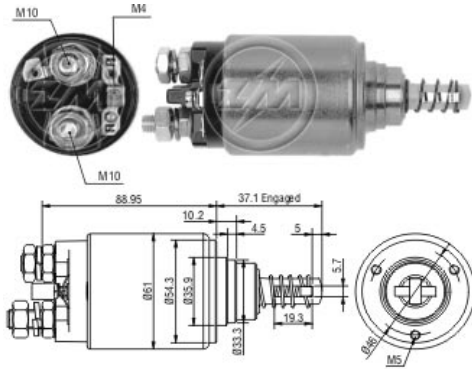

SOLENÓIDE/ SOLENOID SWITCH / SOLENOIDE

Solenóide ZM 545 24v

CAP ZM 541.91

Código Original do Solenóide / Solenoid Original Code / Código Original del Solenoide BOSCH:

0.331.402.051
0.331.402.053
0.331.402.054
0.331.402.094
0.331.402.206
0.331.402.706

Código do Motor / Starter Code / Código del Motor BOSCH:

0.001.360.029
0.001.360.032
0.001.360.033
0.001.360.034
0.001.360.043
0.001.360.050
0.001.360.060
0.001.360.061
0.001.360.063
0.001.363.103
0.001.363.104
0.001.363.105
0.001.363.106
0.001.363.107
0.001.363.109
0.001.363.111
0.001.363.112
0.001.363.113
0.001.363.116
0.001.363.117
0.001.368.002
0.001.368.009
0.001.368.010
0.001.368.012
0.001.368.016
0.001.368.017
0.001.368.034
0.001.368.040
0.001.368.058
0.001.368.069
0.001.368.301

Aplicação / Used on / Aplicacion

Montadora / Car Maker	Veículo / Vehicle	Variação do modelo / Model variation:	De / From:	Até / To:
FIAT-IVECO	Zeta	109-14 with 8060.04.689 engine	1983	1985
		109-14 H with 8060.04.689 engine	1983	1985
		79-13 with 8060.04.060 engine	1979	1983
		79-13 with 8060.04.660 engine	1979	1983
		79-14 with 8060.04.660 engine	1983	1985
		79-14 H with 8060.04.660 engine	1983	1985
		79-14 V with 8060.04.660 engine	1983	1985
		95-14 with 8060.04.669 engine	1983	0185
		95-14 H with 8060.04.669 engine	1983	1985
FIATALLIS	560 645 65 B DI 130 C DI 150 C FE 12 FE 12R FE 14 FE 16 FL 4C FL 4D FR 7 FR 9 TL5		1985	
			1985	
			1986	
			1988	
			1988	
			1983	
			1983	
			1985	
			1985	
			1970	1978
			1970	1978
			1985	
			1982	1987
	1970	1978		
SCANIA	B80 B86 S BF80 BF86 S BR85 Super CR85 Super F82 CL		1968	
			1968	
			1968	
			1968	
			1968	
			1968	
			1971	
			1971	
			1971	1975
			1971	1975
	1981