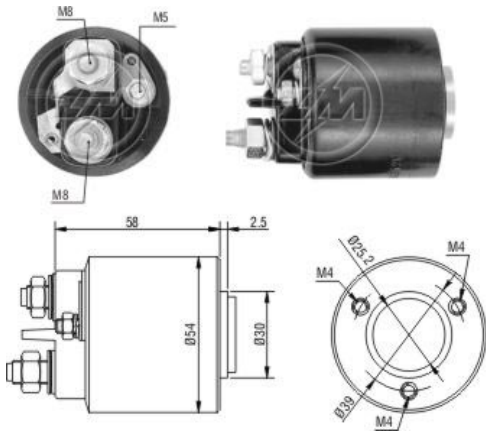

SOLENOÍDE/ SOLENOID SWITCH / SOLENOIDE

Solenóide ZM 490 12v

CAP ZM 490.91

Código Original do Solenóide / Solenoid Original Code / Código Original del Solenoide

PARIS RHONE:

594118
594140
594426

VALEO:

594118
594140
594426

Código do Motor / Starter Code / Código del Motor

PARIS RHONE:

D7R1
D7R3

VALEO:

D6RA100
D6RA43
D7R1
D7R11
D7R15
D7R151
D7R3

Aplicação / Used on / Aplicacion

Montadora / Car Maker	Veículo / Vehicle	Variação do modelo / Model variation:	De / From:	Até / To:	
CITRO		4 with A79/1 engine	1970	1975	
		4 with A53 engine	1963	1970	
		6 with A06/635 engine	1970	1990	
		Acadiane	6 with M28/1 engine	1978	1988
		Ami	8 (AM3) with M28 engine	1969	1977
			Breack 8 (AM3) with M28 engine	1969	1977
		AX	11 with TU1M/Z engine	1986	1997
			11 Cat with TU1CP engine	1988	1989
			14 with TU3S/K engine	1988	1992
			14 with TU3A/K engine	1988	1989
			14 with TU3CP/Z engine	1986	1988
			14 4x4 with TU3M/Z engine	1991	1996
			14 4x4 with TU3.2/Z engine	1991	1996
			10 with TU9/K engine	1986	1998
			14 with TU3M/Z engine	1987	1997
			1.5 D	1994	1992
			1.3 Sport with TU24/K engine	1987	1988
			1.4 GTi with TU3J2/Z engine	1991	1996
			1.4 GTi with TU3J2/K engine	1991	1992
			10 E with TU9/TR engine	1986	1988
			11 with TU1/K engine	1986	1994
		Dyane	4 with A79/1 engine	1968	1975
			6 with M28 engine	1972	1980
	6 with M28/1 engine	1968	1984		
	4 with A79/0 engine	1967	1968		
Mehari	0.6 with M28/1 engine	1979	1987		
	4x4 with A06/635 engine	1979	1987		
Saxo	1.5 D	1996			
Xsara	1.5 D	1996			
Montadora / Car Maker	Veículo / Vehicle	Variação do modelo / Model variation:	De / From:	Até / To:	
PEUGEOT	106	1.5 D	1994	1996	
Montadora / Car Maker	Veículo / Vehicle	Variação do modelo / Model variation:	De / From:	Até / To:	