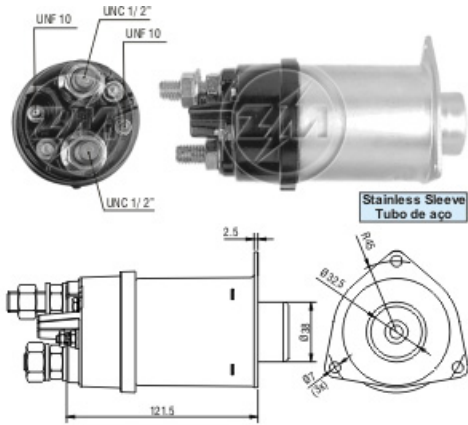

SOLENOÍDE/ SOLENOID SWITCH / SOLENOIDE

Solenóide ZM 6-456 12v

CAP ZM 2-456.96

Código Original do Solenóide / Solenoid Original Code / Código Original del Solenoide

DELCO REMY:
1115624
D918A

Código do Motor / Starter Code / Código del Motor

DELCO REMY:
10478832
10478833
10478931
10478932
10478933
10478934
10478935
10478936
10478951
10479004
10479005
10479006
10479007
10479017
10479052
1047987
1993934
1993935
1993937
1993939
1993942
1993943
1993977
1993982
1993983

Aplicação / Used on / Aplicacion

Montadora / Car Maker	Veiculo / Vehicle	Varição do modelo / Model variation:	De / From:	Até / To:					
CASE	Tractor	9250 Cummins 6-611 diesel	1990	1994					
		9260 Cummins 6-611 diesel	1990	1994					
		9270 Cummins 6-855 diesel	1990	1994					
		9280 Cummins 6-855 diesel	1990	1994					
		9350 Cummins 6-611 diesel	1996	1998					
		9370 Cummins 6-855 diesel	1996	1998					
		9370QT Cummins 6-855 diesel	1996	1998					
Montadora / Car Maker	Veiculo / Vehicle	Varição do modelo / Model variation:	De / From:	Até / To:					
DELCO REMY	42MT Starter Motor Series								
		Motores de partida 42MT							
Montadora / Car Maker	Veiculo / Vehicle	Varição do modelo / Model variation:	De / From:	Até / To:					
					FORD	Tractor	9880 6-855 diesel	1994	1995
							9280 6-611 diesel	1994	1995
							9480 6-855 diesel	1994	1995
Montadora / Car Maker	Veiculo / Vehicle	Varição do modelo / Model variation:	De / From:	Até / To:					
							9680 6-855 diesel	1994	1995
Montadora / Car Maker	Veiculo / Vehicle	Varição do modelo / Model variation:	De / From:	Até / To:					
					JOHN DEERE	Combines	9880 STS		
						Harvesters	6710 All		
							6750		
Montadora / Car Maker	Veiculo / Vehicle	Varição do modelo / Model variation:	De / From:	Até / To:					
							8760 6-619 diesel	1988	1991
Montadora / Car Maker	Veiculo / Vehicle	Varição do modelo / Model variation:	De / From:	Até / To:					
					NEW HOLLAND		9280 with Cummins LT-10A engine	1994	1996
							9282 with Cummins 6CTA engine	1996	1997
							9480 with Cummins NTA-855 engine	1994	1996
							9482 with Cummins M11 engine	1996	1997
							9680 with Cummins NTA-855 engine	1994	1996
							9682 with Cummins N14 engine	1996	1997
Montadora / Car Maker	Veiculo / Vehicle	Varição do modelo / Model variation:	De / From:	Até / To:					
							9880 with Cummins NTA-855 engine	1994	1996