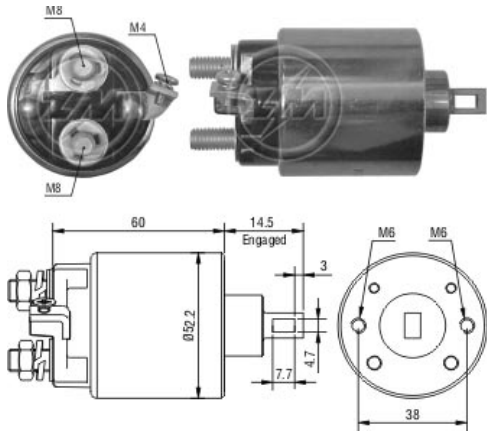

# SOLENÓIDE/ SOLENOID SWITCH / SOLENOIDE

Solenóide ZM 410 12v

CAP ZM 410.96

Código Original do Solenóide / Solenoid Original Code / Código Original del Solenoide

HITACHI:  
2114-37613  
2114-97612

Código do Motor / Starter Code / Código del Motor

HITACHI:  
S114-850

Aplicação / Used on / Aplicacion

Montadora / Car Maker	Veiculo / Vehicle	Variação do modelo / Model variation:	De / From:	Até / To:
GM-OPEL	Astra	F Caravan 1.7 TDS with 17 DT (TC4EE1) engine	1991	1998
		F Caravan 1.7 TDS with X 17 DT (TC4EE1) engine	1991	1998
	Combo	1.7 D with 17 D (4EE1) engine	1994	2001
		1.7 D with X 17 D (4EE1) engine	1994	2001
	Corsa	B 1.5 D with 15 D (4EC1) engine	1993	2000
		B 1.5 TD with 15 DT (T4EC1) engine	1993	2000
		B 1.5 TD with X 15 DT (T4EC1) engine	1993	2000
		B 1.7 D with 17 D (4EE1) engine	1996	2000
	Vectra	B 1.7 D with X 17 D (4EE1) engine	1996	2000
		B 1.7 TD with X 17 DT (TC4EE1) engine	1995	1996
Montadora / Car Maker	Veiculo / Vehicle	Variação do modelo / Model variation:	De / From:	Até / To: