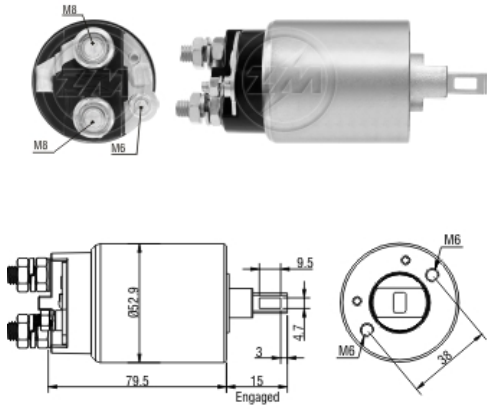

GM:

97209548
97720446
97729079

HITACHI:

S14-100D
S14-100E
S14-101A
S14-101AR

ISUZU:

8-97209-548-3
8-97209-548-4
8-97329-163-1
8-97382-835-0

Aplicação / Used on / Aplicacion

Montadora / Car Maker	Veiculo / Vehicle	Variación do modelo / Model variation:	De / From:	Até / To:
GM-CHEVROLET	Silverado	with 6.6 liters diesel engine	2001	2007
Montadora / Car Maker	Veiculo / Vehicle	Variación do modelo / Model variation:	De / From:	Até / To:
GMC	C series	Pick-up 6.6 L with diesel engine	2001	2003
	K series	Pick-up 6.6 L with diesel engine	2001	2003
	R series	Pick-up 6.6 L with diesel engine	2001	2003
	Sierra	with 6.6 liters diesel engine	2001	2007
	Topkick	with 6.6 liters diesel engine		
	V series	Pick-up 6.6 L with diesel engine	2001	2003
Montadora / Car Maker	Veiculo / Vehicle	Variación do modelo / Model variation:	De / From:	Até / To: