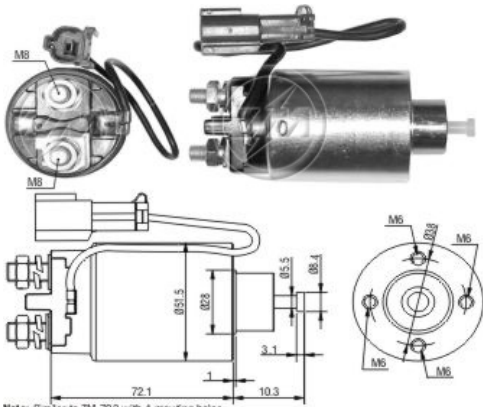

SOLENÓIDE/ SOLENOID SWITCH / SOLENOIDE

Solenóide ZM 4-793 12v

CAP ZM 793.96

Código Original do Solenóide / Solenoid Original Code / Código Original del Solenoide

MITSUBISHI:
M371X76275
M371X76371
SB691
SB784P
NISSAN:
23343-30R13

Código do Motor / Starter Code / Código del Motor

MITSUBISHI:
M1T72281
M1T72985
NISSAN:
23300-30R13

Aplicação / Used on / Aplicación

Montadora / Car Maker	Veículo / Vehicle	Variação do modelo / Model variation:	De / From:	Até / To:
NISSAN	100	NX 2.0 GTI with SR20DE engine	1991	1994
	240	SX 2.4 L	1989	1995
	D21	Pick-up 2.4 L	1996	1997
	Frontier	Pick-up 2.4 L	1998	2001
	Primera	Traveller 2.0 16V with SR20DE (MPI) engine	1998	
		Traveller 2.0 16V with SR20DI (SPI) engine	1998	
		Traveller 2.0i with SR20DI (SPI) engine	1990	1995
	Stanza	2.4 L	1990	1992
	Sunny	III 2.0 GTI 16V with SR20DE engine	1990	1995
		III 2.0i 16V with SR20DE engine	1990	1995
	2.0 GTI-R 4x4 with SR20DET engine	1990	1995	
	X terra	2.4 L	2000	2001
Montadora / Car Maker	Veículo / Vehicle	Variação do modelo / Model variation:	De / From:	Até / To: