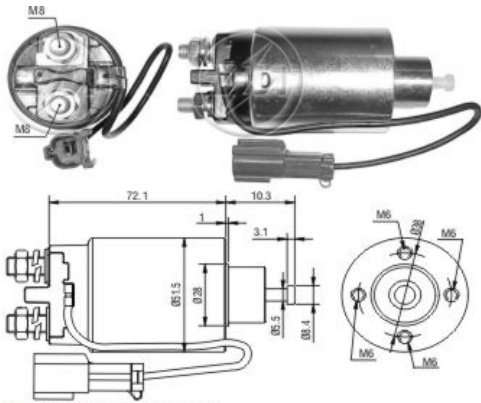

SOLENOÍDE/ SOLENOID SWITCH / SOLENOIDE

Solenóide ZM 4-792 12v

CAP ZM 792.96

Código Original do Solenóide / Solenoid Original Code / Código Original del Solenoide

MITSUBISHI:
M371X64771
M375X00271
NISSAN:
23343-84A17

Código do Motor / Starter Code / Código del Motor

MITSUBISHI:
M1T72085
M1T72086
M1T72086A
M1T72087
M1T72087A

Aplicação / Used on / Aplicacion

Montadora / Car Maker	Veículo / Vehicle	Variação do modelo / Model variation:	De / From:	Até / To:
NISSAN	100	NX 1.6 (Autom) with GA16DS engine	1990	1994
	Entra	1.6 L	1989	1990
	Infiniti	Q45 4.5 L	1990	1994
	Prairie	1.5 with M10 engine	1982	1989
	Primera	1.6 16V with GA16DE engine	1996	
		Traveller 1.6 16V with GA16DE engine	1998	
		Traveller 1.6i with GA16DE engine	1994	1998
		Traveller 1.6i with GA16DS engine	1990	1998
	Pulsar	1.6 L	1989	1990
	Sentra	1.6 L	1989	1990
	Sunny	III 1.6 i 16V 4WD with GA16DS engine	1990	1995
		I 1.3 with B11 engine	1982	1986
		I 1.6 with N13 engine	1986	1991
		II 1.0 with N13 engine	1986	1991
	II 1.3 with N13 engine	1986	1989	
	II 1.4 with N13 engine	1988	1991	
	I 1.5 with B11 engine	1982	1986	
Montadora / Car Maker	Veículo / Vehicle	Variação do modelo / Model variation:	De / From:	Até / To: