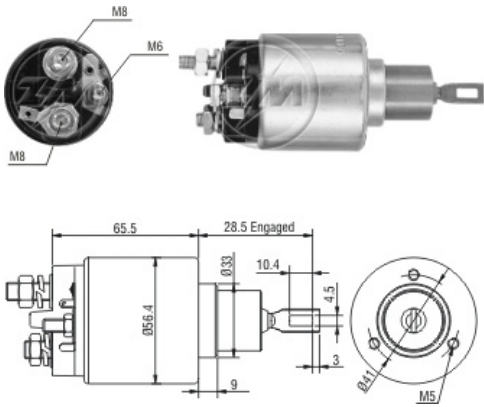

SOLENOÍDE/ SOLENOID SWITCH / SOLENOIDE

Solenóide ZM 4-775 12v

CAP ZM 775.91

Código Original do Solenóide / Solenoid Original Code / Código Original del Solenoide

BOSCH:
F.000.SH0.124
F.000.SH0.145
OPEL:
12 01 807

Código do Motor / Starter Code / Código del Motor

BOSCH:
0.001.112.015
0.001.112.035
OPEL:
1202127
1202959
90348292
90508036

Aplicação / Used on / Aplication

Montadora / Car Maker	Veículo / Vehicle	Variação do modelo / Model variation:	De / From:	Até / To:
BEDFORD	Astra	1.6 with 16 SV engine	1984	1991
Montadora / Car Maker	Veículo / Vehicle	Variação do modelo / Model variation:	De / From:	Até / To:
GM-OPEL		F 1.4i Cabrio with 14 SE engine	1992	1998
		F 1.4i Cabrio with C 14 SE engine	1992	1998
		F 1.4i Caravan with 14 SE engine	1992	1998
		F 1.4i Caravan with C 14 SE engine	1992	1998
		F 1.4 with 14 NV engine	1991	1993
		F 1.4 Cabrio with 14 NV engine	1991	1993
		F 1.4 Caravan with 14 NV engine	1991	1993
		F 1.4i with 14 SE engine	1992	1998
		F 1.4i with C 14 SE engine	1992	1998
	Corsa	B 1.3i with 13NE engine	1996	2000
	Vectra	A 1.6 S with 16 SV engine	1988	1995
		A 1.6i with X 16 SZ engine	1993	1995
		A 1.6i KAT with E 16 NZ engine	1988	1995
		A 1.6i KAT with C 16 NZ engine	1988	1995
Montadora / Car Maker	Veículo / Vehicle	Variação do modelo / Model variation:	De / From:	Até / To:
GM-VAUXHALL	Astra	F 1.4i with 14 SE engine	1992	1998
		F 1.4i with C 14 SE engine	1992	1998
		F 1.4i Convertible with 14 SE engine	1992	1998
		F 1.4i Convertible with C 14 SE engine	1992	1998
		F 1.4i Estate with 14 SE engine	1992	1998
		F 1.4i Estate with C 14 SE engine	1992	1998
	Cavalier	III 1.6 S with 16 SV engine	1988	1995
		III 1.6 i with X 16 SZ engine	1994	1995
		III 1.6 i KAT with E 16 NZ engine	1988	1995
		III 1.6 i KAT with C 16 NZ engine	1988	1995
Montadora / Car Maker	Veículo / Vehicle	Variação do modelo / Model variation:	De / From:	Até / To: