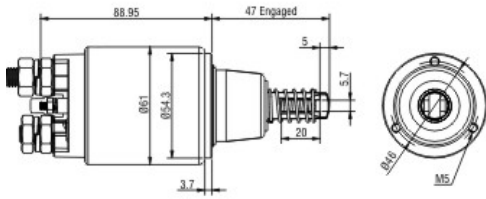

SOLENÓIDE/ SOLENOID SWITCH / SOLENOIDE

Solenóide ZM 4-639 12v

CAP ZM Ñ-intercambia

Código Original do Solenóide / Solenoid Original Code / Código Original del Solenoide
BOSCH:
 2.339.402.118
 2.339.402.126

Código do Motor / Starter Code / Código del Motor
BOSCH:
 0.001.367.061

Aplicação / Used on / Aplicacion

Montadora / Car Maker	Veículo / Vehicle	Variação do modelo / Model variation:	De / From:	Até / To:
CASE	Combines	2144 w/ Reverse Feeder Motor	1994	1997
		2188 w/ Reverse Feeder Motor	1994	1997
		1660 w/ Reverse Feeder Motor	1985	1992
		1640 w/ Reverse Feeder Motor	1985	1992
		1620 w/ Reverse Feeder Motor	1985	1994
		1666 w/ Reverse Feeder Motor	1993	1997
		1682 w/ Reverse Feeder Motor	1985	1992
		1644 w/ Reverse Feeder Motor	1993	1995
		1680 w/ Reverse Feeder Motor	1985	1992
		2344 w/ Reverse Feeder Motor	1997	1998
		2366 w/ Reverse Feeder Motor	1997	1998
		2388 w/ Reverse Feeder Motor	1997	1998
		1688 w/ Reverse Feeder Motor	1992	1995
		2166 w/ Reverse Feeder Motor	1994	1997
Montadora / Car Maker	Veículo / Vehicle	Variação do modelo / Model variation:	De / From:	Até / To: