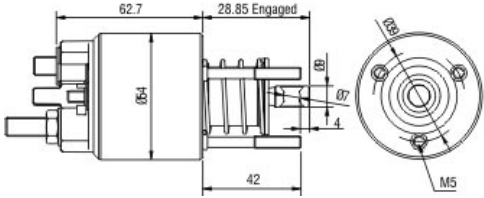

SOLENÓIDE/ SOLENOID SWITCH / SOLENOIDE

Solenóide ZM 396 12v

CAP ZM 2-395.91

Código Original do Solenóide / Solenoid Original Code / Código Original del Solenoide

Código do Motor / Starter Code / Código del Motor

MARELLI:
063222035010
632 220 05
MSN320

Aplicação / Used on / Aplicacion

Montadora / Car Maker	Veículo / Vehicle	Variação do modelo / Model variation:	De / From:	Até / To:
BMW	3 Series	324 2.4 D with M21D24 engine	1985	
		324 2.4 TD with M21D24 engine	1985	
		325 2.5 TD with M51D25 engine	1991	
	5 Series	530 d with M57D30 engine	1998	2000
		Touring 530 d with M57D30 engine	1998	2000
		524 2.4 D with M21D24 engine	1983	
		524 2.4 TD with M21D24 engine	1983	
		Touring 525 2.5 TD with M51D25 engine	1991	
Montadora / Car Maker	Veículo / Vehicle	Variação do modelo / Model variation:	De / From:	Até / To:
GM-OPEL	Omega	B 2.4 D with BMW engine	1991	
Montadora / Car Maker	Veículo / Vehicle	Variação do modelo / Model variation:	De / From:	Até / To: