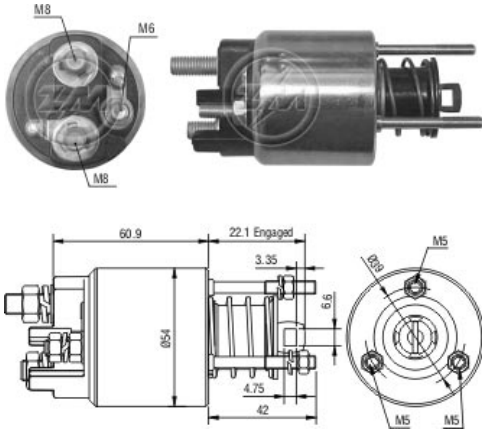

SOLENOÍDE/ SOLENOID SWITCH / SOLENOIDE

Solenóide ZM 395 12v

CAP ZM 395.91

Código Original do Solenóide / Solenoid Original Code / Código Original del Solenoide

MARELLI:
855 410 03

Código do Motor / Starter Code / Código del Motor

FORD:
95FB-11000-BC
95FB-11000-BD
95FB-11000-BG

MARELLI:
632 235 38
632 935 38

Aplicação / Used on / Aplicación

Montadora / Car Maker	Veículo / Vehicle	Variação do modelo / Model variation:	De / From:	Até / To:
FORD	Escort	1.8 EFI		
	Fiesta	1.0		
		1.3		
		Box 1.3 with J4C engine	1996	
		IV 1.3i with JJA engine	1995	2002
		IV 1.3i with JJC engine	1995	2002
		IV 1.3i with JJE engine	1995	2002
		IV 1.3i with JJJ engine	1995	2002
		IV 1.3i with JJK engine	1995	2002
		IV 1.3i with JJM engine	1995	2002
		0.9		
	Ka	1.3i	1996	
Montadora / Car Maker	Veículo / Vehicle	Variação do modelo / Model variation:	De / From:	Até / To:
MAZDA	121	III 1.25 with DHF engine	1996	
		III 1.25 with DHG engine	1996	
		III 1.3	1996	
		1.3i		
Montadora / Car Maker	Veículo / Vehicle	Variação do modelo / Model variation:	De / From:	Até / To: