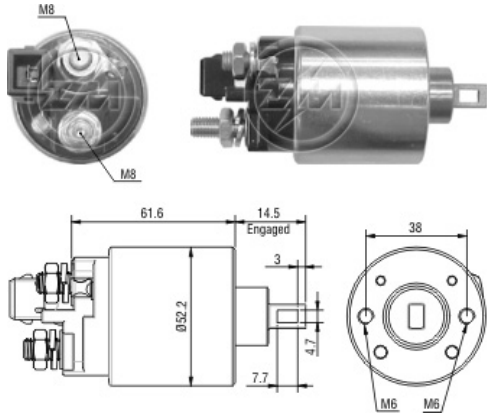

# SOLENÓIDE/ SOLENOID SWITCH / SOLENOIDE

Solenóide ZM 3-482 12v

CAP ZM 3-482.96

**Código Original do Solenóide / Solenoid Original Code / Código Original del Solenoide**

**LUCAS INDIEL:**

230860  
35640860  
K01338

**PRESTOLITE INDIEL:**

230860  
35640860  
K01338

**Código do Motor / Starter Code / Código del Motor**

**LUCAS INDIEL:**

35258640  
35259060  
35259250

**PRESTOLITE INDIEL:**

35258640  
35259060  
35259250

**VOLKSWAGEN:**

020-911-023A  
020911023A

**Aplicação / Used on / Aplicacion**

Montadora / Car Maker	Veículo / Vehicle	Variação do modelo / Model variation:	De / From:	Até / To:	
FORD	Escort	Coupe with AP827 1.6 engine			
		Coupe with AP827 1.8 engine			
		Coupe com motor AP827 1.6			
	Orion	Coupe com motor AP827 1.8	with AP827 1.6 engine		
			with AP827 1.8 engine		
		Verona	com motor AP827 1.6		
			com motor AP827 1.8		
VOLKSWAGEN	Caddy	with 1.6 engine			
		with 1.9 engine			
		com motor 1.6			
		com motor 1.9			
	Golf	with 1.8 Nafta engine			
		com motor 1.8 Nafta			
	Logus	com motor Audi 1.6			
		com motor Audi 1.8			
		with 1.6 Audi engine			
		with 1.8 Audi engine			
	Pointer	with 1.6 Audi engine			
		com motor Audi 1.6			
		com motor Audi 1.8			
		with 1.8 Audi engine			
	Polo	with 1.8 Audi engine			
		with 1.9 D diesel engine			
		com motor Audi 1.6			
		com motor Audi 1.8			
		com motor diesel 1.9 D			
	VW SEAT	Inca	with 1.6 engine		
			with 1.9 D engine		
			com motor 1.6		
			com motor 1.9 D		