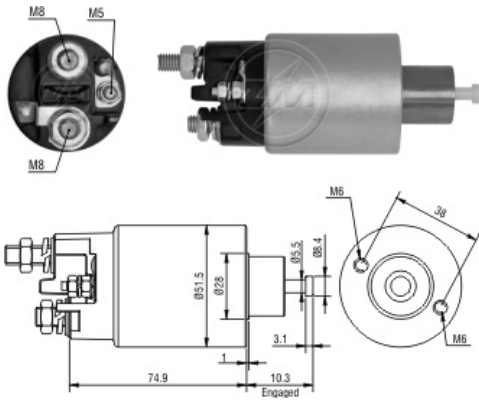

SOLENÓIDE/ SOLENOID SWITCH / SOLENOIDE

Solenóide ZM 2-993 12v

CAP ZM 2-993.91

Código Original do Solenóide / Solenoid Original Code / Código Original del Solenoide

Código do Motor / Starter Code / Código del Motor

GM:

9160556
9198664

LOMBARDINI:

SS544

MITSUBISHI:

M2T87671

OPEL:

4500256
4502433
9160556
9198664

RENAULT:

7700300522
7700313447
7711134622

Aplicação / Used on / Aplicacion

Montadora / Car Maker	Veiculo / Vehicle	Variação do modelo / Model variation:	De / From:	Até / To:
GM-OPEL	Movano	1.9	1998	
		1.9 TD	1998	
		2.5 TD	1998	
		2.5 D	1998	2002
		2.8 DTi	1998	2002
		Combi 2.5 D	1998	2001
		Combi 2.8 DTi	1998	2001
		Box 2.8 DTi	1998	2001
		Flatbed 2.8 DTi	1998	2001
		Dumptruck 2.8 DTi	1998	2001
Montadora / Car Maker	Veiculo / Vehicle	Variação do modelo / Model variation:	De / From:	Até / To:
GM-VAUXHALL		2.5 TD	1998	
Montadora / Car Maker	Veiculo / Vehicle	Variação do modelo / Model variation:	De / From:	Até / To:
RENAULT	Master	II Box 2.5 D	1998	2001
		II Box 2.8 DTi	1998	2001
		II Flatbed 2.5 D	1998	2001
		II Flatbed 2.8 DTi	1998	2001
		1.9	1998	
		1.9 TDi	1998	
		2.5	1997	
		2.5 TD	1998	
		2.8 DTi	1997	
		II Bus 2.5 D	1998	2001
II Bus 2.8 DTi	1998	2001		
Montadora / Car Maker	Veiculo / Vehicle	Variação do modelo / Model variation:	De / From:	Até / To: