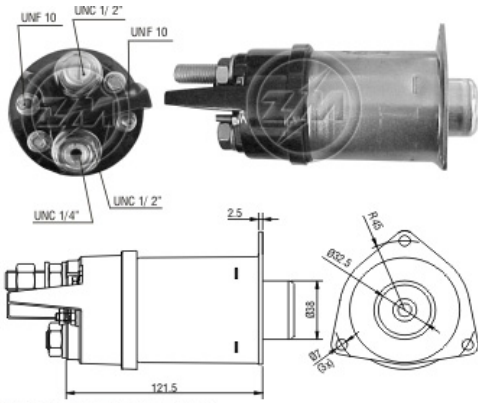

SOLENÓIDE/ SOLENOID SWITCH / SOLENOIDE

Solenóide ZM 2-460 24v

CAP ZM 6-460.96

Código Original do Solenóide / Solenoid Original Code / Código Original del Solenoide

DELCO REMY:

- 1115622
- 1115627
- D916A
- D921A

Código do Motor / Starter Code / Código del Motor

DELCO REMY:

- 10478811
- 10478819
- 10478960
- 10478976
- 10479020
- 1993917
- 1993918
- 1993920
- 1993921
- 1993930
- 1993953
- 1993954
- 1993955
- 1993986

Aplicação / Used on / Aplicacion

Montadora / Car Maker	Veículo / Vehicle	Variação do modelo / Model variation:	De / From:	Até / To:
CATERPILLAR	Engines	3114 / 3116	1991	1992
		3176	1985	1992
		Excavator 320 with 3116 Caterpillar diesel engine	1991	1997
		Excavator 322 L with 3116 Caterpillar diesel engine	1993	1995
		Excavator 325 L with 3116 Caterpillar diesel engine	1991	1994
		Excavator 325 LN with 3116 Caterpillar diesel engine	1996	1997
		Excavator EL240B with 3116 Caterpillar diesel engine	1989	1991
	Tool Carrier IT12B with 3114 Caterpillar diesel engine	1989	1992	
Montadora / Car Maker	Veículo / Vehicle	Variação do modelo / Model variation:	De / From:	Até / To:
DELCO REMY	37MT Starter Motor Series			
		Motores de partida 37MT		
Montadora / Car Maker	Veículo / Vehicle	Variação do modelo / Model variation:	De / From:	Até / To: