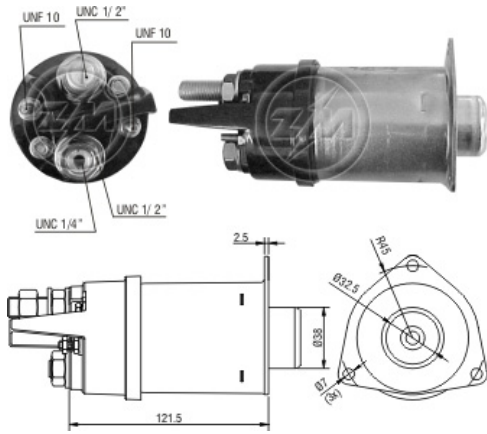

SOLENOÍDE/ SOLENOID SWITCH / SOLENOIDE

Solenóide ZM 2-452 12v

CAP ZM 6-452.96

Código Original do Solenóide / Solenoid Original Code / Código Original del Solenoide

DELCO REMY:
1115623
D917A

Código do Motor / Starter Code / Código del Motor

DELCO REMY:
10478805
10478927
10478928
10478929
10478930
10478957
10479014
10479015
10479016
10479034
10479054
10479186
1993851
1993894
1993956
1993957
1993958
1993967
1993981
1993988
1993992

Aplicação / Used on / Aplicacion

Montadora / Car Maker	Veículo / Vehicle	Variação do modelo / Model variation:	De / From:	Até / To:
CASE	Cotton Pickers	with 1822 Cummins engine	1983	1984
Montadora / Car Maker	Veículo / Vehicle	Variação do modelo / Model variation:	De / From:	Até / To:
DELCO REMY	37MT Starter Motor Series			
	Motores de partida 37MT			
Montadora / Car Maker	Veículo / Vehicle	Variação do modelo / Model variation:	De / From:	Até / To:
FORD	Tractor	8770 6-456 diesel	1993	1997
		8870 6-456 diesel	1993	1997
		8970 6-456 diesel	1993	1997
		8670 6-456 diesel	1993	1997
Montadora / Car Maker	Veículo / Vehicle	Variação do modelo / Model variation:	De / From:	Até / To:
MASSEY FERGUSON	Combines	MF-550 Perkins A6-354 diesel	1986	1991
		MF-850 Perkins AT6-354	1986	1989
		MF-855 Perkins AT6-354	1986	1989
		MF-860 Perkins AT6-354	1986	1989
		MF-865 Perkins AT6-354	1986	1989
Montadora / Car Maker	Veículo / Vehicle	Variação do modelo / Model variation:	De / From:	Até / To:
NEW HOLLAND		TX66 with 6-456 Ford diesel engine	1994	1996
		TX66 with 6-456 Ford diesel engine	1995	1996
	Tractor	8670 with 6-456 Ford diesel engine	1993	1999
		8770 with 6-456 Ford diesel engine	1993	1999
		8870 with 6-456 Ford diesel engine	1993	1999
		8970 with 6-456 Ford diesel engine	1993	1999
Montadora / Car Maker	Veículo / Vehicle	Variação do modelo / Model variation:	De / From:	Até / To: