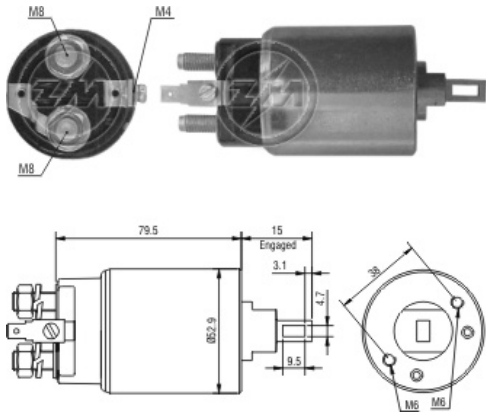

SOLENÓIDE/ SOLENOID SWITCH / SOLENOIDE

Solenóide ZM 1-981 12v

CAP ZM Ñ-intercambia

Código Original do Solenóide / Solenoid Original Code / Código Original del Solenoide

HITACHI:

2130-67005
2130-77005
2130-97008

NISSAN:

23300-6T001
23300-80G00
23343-02N00
23343-43400
23343-43G00
23343-6T000

Código do Motor / Starter Code / Código del Motor

HITACHI:

S13-106A
S13-106B
S13-106C
S13-107
S13-107A
S13-117A
S13-122
S13-126A
S13-127
S13-327

NISSAN:

23300-6T001
23300-80G00

Aplicação / Used on / Aplicación

Montadora / Car Maker	Veículo / Vehicle	Variação do modelo / Model variation:	De / From:	Até / To:
NISSAN	D21	Pick-up 2.5 D 4WD with TD25 engine	1987	1998
		Pick-up 2.5 TD 4WD with TD25TI engine	1998	
	Frontier			
	Terrano	2.7 TD 4WD with TD27T engine	1989	1996
	Urvan	Box 2.3 D with TD23 engine	1988	
		Box 2.5 D with TD25 engine	1988	
		Bus 2.3 D with SD23 engine	1985	1988
	Bus 2.5 D with TD25 engine	1989		
Montadora / Car Maker	Veículo / Vehicle	Variação do modelo / Model variation:	De / From:	Até / To: