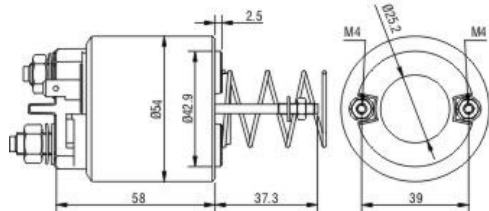

SOLENÓIDE/ SOLENOID SWITCH / SOLENOIDE

Solenóide ZM 1-597 12v

CAP ZM 597.91

Código Original do Solenóide / Solenoid Original Code / Código Original del Solenoide

PARIS RHONE:

181069
CED549

VALEO:

181069
CED549

Código do Motor / Starter Code / Código del Motor

PARIS RHONE:

D9R126
D9R91

VALEO:

D9R126
D9R91

Aplicação / Used on / Aplicación

Montadora / Car Maker	Veículo / Vehicle	Variação do modelo / Model variation:	De / From:	Até / To:
LAND ROVER / ROVER GROUP	Land Rover 88/109	2.3 D	1963	1986
	Land Rover 90/110	2.5	1985	1990
		2.5 TD	1986	1990
	Land Rover Defender	2.5 90 TDI with 23 L engine	1990	
		Station Wagon 2.5 90, 110 TDI with 23 L engine	1990	1998
	Land Rover Discovery	Station Wagon 2.5 Td5 4WD	1998	
		2.5 TDI with 12 L engine	1989	1994
		I 2.5 TDI with 21 L engine	1989	1994
		II 2.5 TDI with 21 L engine	1996	
		II 2.5 TDI with 12 L engine	1996	
Montadora / Car Maker	Veículo / Vehicle	Variação do modelo / Model variation:	De / From:	Até / To: