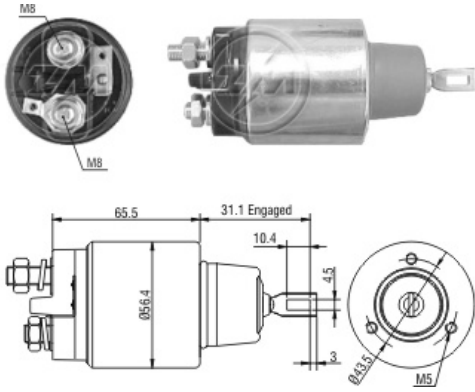

SOLENÓIDE/ SOLENOID SWITCH / SOLENOIDE

Solenóide ZM 1-575 12v

CAP ZM 575.91

Código Original do Solenóide / Solenoid Original Code / Código Original del Solenoide
BOSCH:
 0.331.303.168

Código do Motor / Starter Code / Código del Motor
BOSCH:
 0.001.109.040
 0.001.110.120

Aplicação / Used on / Aplicacion

Montadora / Car Maker	Veiculo / Vehicle	Varição do modelo / Model variation:	De / From:	Até / To:
LAND ROVER / ROVER GROUP	Land Rover Defender	3.5 with V8 engine	1993	1998
		3.5 com motor V8	1993	1998
	Land Rover Discovery	3.9i V8 com motor V8 3.9 litros	1993	1998
		3.9i V8 with V8 3.9 liters engine	1993	1998
		4.0i with V8 OHV engine	1999	
		4.0i com motor V8 OHV	1999	
	Range Rover	II 4.6i V8 HSE with 46D engine	1994	2002
		II 4.6i V8 HSE com motor 46D	1994	2002
		I 3.5i com motor 24D / 25D	1985	1990
		3.5i with 24D / 25D engine	1985	1990
		I 3.9i with 37D / 38D engine	1988	1994
		I 3.9i com motor 37D / 38D	1988	1994
		3.9i Classic com motor 35D / 36D	1994	1996
		I 3.9i Classic with 35D / 36D engine	1994	1996
	I 4.2 Vogue LSD with 40D engine	1992	1996	
	4.2 Vogue LSD com motor 40D	1992	1996	
	II 4.0i V8 SE com motor 42D	1994	2002	
	II 4.0i V8 SE with 42D engine	1994	2002	
Montadora / Car Maker	Veiculo / Vehicle	Varição do modelo / Model variation:	De / From:	Até / To: